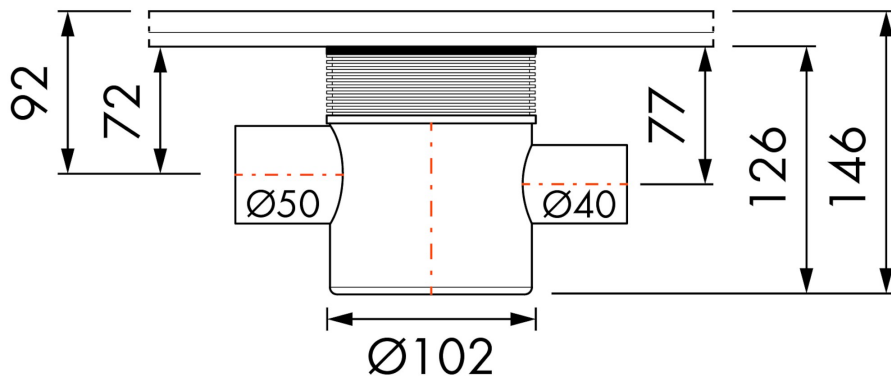

Siphon | Multi | Outlet 50 mm, inlet 40 mm for sink connection

Multi siphon Outlet 50 mm, inlet 40 mm for sink connection

FEATURES

- Suitable for - application directly under wall tile
- Trap body - Pivoted and height adjustable

GENERAL

Serie	Siphon
Name	Siphon Multi Outlet 50 mm, inlet 40 mm for sink connection

ARTICLE CODE

Article code	EDMSI 2
--------------	---------

TECHNICAL DRAWINGS

Easy Drain® EDMSI-2, WS-70 mm

Easy Drain® EDMSI-2, WS-50 mm