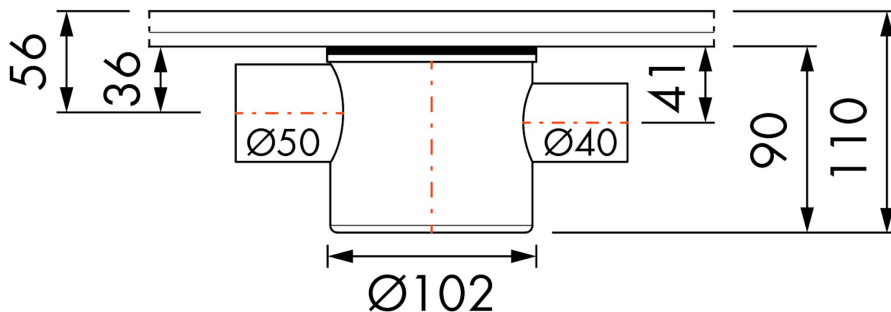

GENERAL

Serie	Siphon
Name	Siphon Multi Outlet 50 mm, inlet 40 mm for sink connection

ARTICLE CODE

Article code	EDMSI 2
--------------	---------

TECHNICAL DRAWINGS

Easy Drain® EDMSI-2, WS-70 mm

Easy Drain® EDMSI-2, WS-50 mm