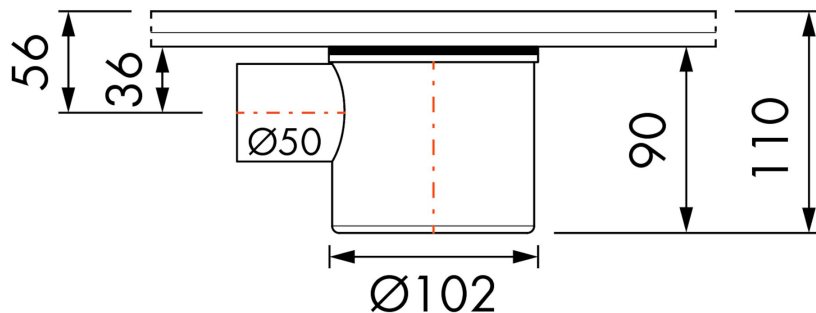

GENERAL

Serie	Siphon
Name	Siphon Multi Horizontal outlet, outlet 50mm

ARTICLE CODE

Article code	EDMSI 1
--------------	---------

TECHNICAL DRAWINGS

Easy Drain® EDMSI-1, WS-50 mm

Easy Drain® EDMSI-1, WS-70 mm