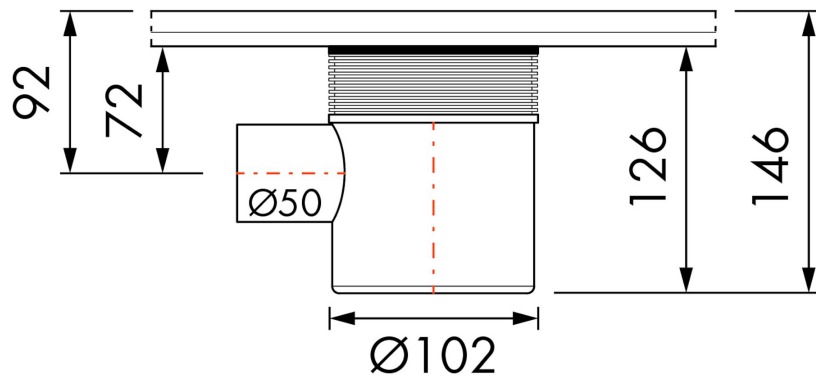

GENERAL

Serie	Siphon
Name	Siphon Multi Horizontal outlet, outlet 50mm

ARTICLE CODE

Article code	EDMSI 1
--------------	---------

TECHNICAL DRAWINGS

Easy Drain® EDMSI-1, WS-50 mm

Easy Drain® EDMSI-1, WS-70 mm