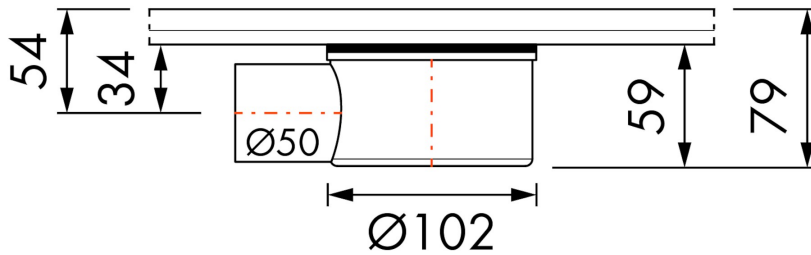

GENERAL

Serie	Siphon
Name	Siphon Multi Horizontal outlet, outlet 50mm

ARTICLE CODE

Article code	EDMSI
--------------	-------

TECHNICAL DRAWINGS

Easy Drain® EDMSI, WS-25 mm

Easy Drain® EDMSI, WS-35 mm

Manufacturer