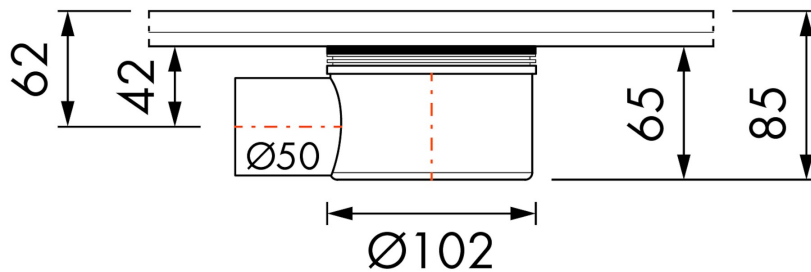

GENERAL

Serie	Siphon
Name	Siphon Multi Horizontal outlet, outlet 50mm

ARTICLE CODE

Article code	EDMSI
--------------	-------

TECHNICAL DRAWINGS

Easy Drain® EDMSI, WS-25 mm

Easy Drain® EDMSI, WS-35 mm

Manufacturer