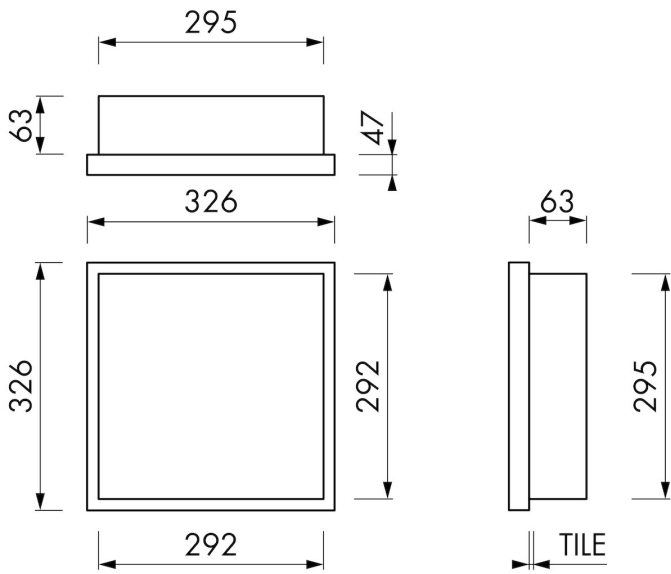

TECHNICAL DRAWINGS

Manufacturer

Easy Sanitary Solutions
Nijverheidsstraat 60 | 7575 BK Oldenzaal | The Netherlands
T. +31 (0)541 200 800 | F. +31 (0)541 200 899
info@esspost.com | www.easydrain.com

Contact

Easy Sanitary Solutions
Nijverheidsstraat 60 | 7575 BK Oldenzaal | The Netherlands
T. +31 (0)541 200 800 | F. +31 (0)541 200 899
sales@esspost.com | www.easydrain.com