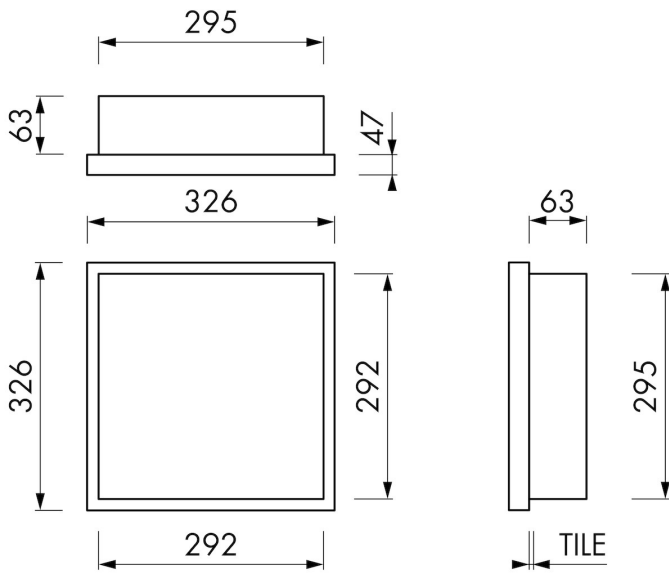

TECHNICAL DRAWINGS

Manufacturer

Easy Sanitary Solutions
Nijverheidsstraat 60 | 7575 BK Oldenzaal | The Netherlands
T. +31 (0)541 200 800 | F. +31 (0)541 200 899
info@esspost.com | www.easydrain.com

Contact

Easy Sanitary Solutions
Nijverheidsstraat 60 | 7575 BK Oldenzaal | The Netherlands
T. +31 (0)541 200 800 | F. +31 (0)541 200 899
sales@esspost.com | www.easydrain.com