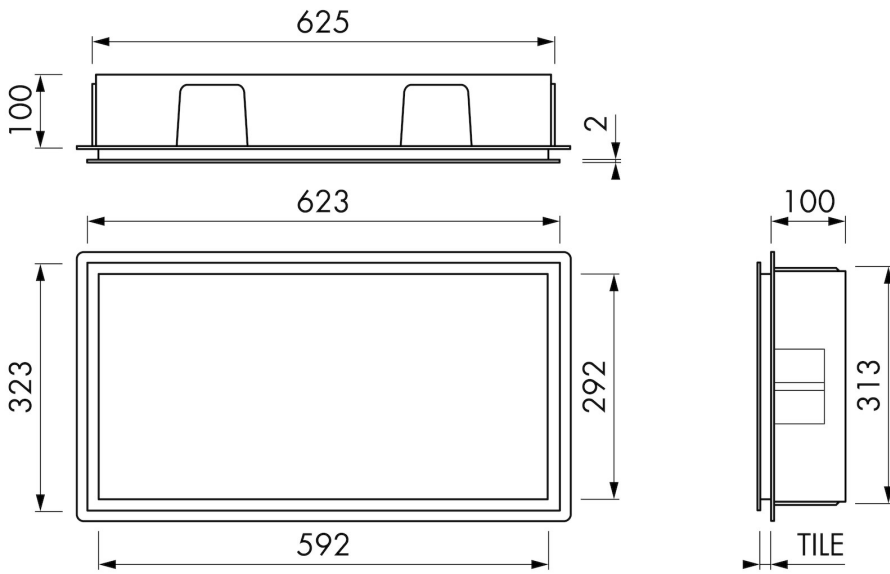

TECHNICAL DRAWINGS

Manufacturer

Easy Sanitary Solutions
Nijverheidsstraat 60 | 7575 BK Oldenzaal | The Netherlands
T. +31 (0)541 200 800 | F. +31 (0)541 200 899
info@esspost.com | www.easydrain.com

Contact

Easy Sanitary Solutions
Nijverheidsstraat 60 | 7575 BK Oldenzaal | The Netherlands
T. +31 (0)541 200 800 | F. +31 (0)541 200 899
sales@esspost.com | www.easydrain.com