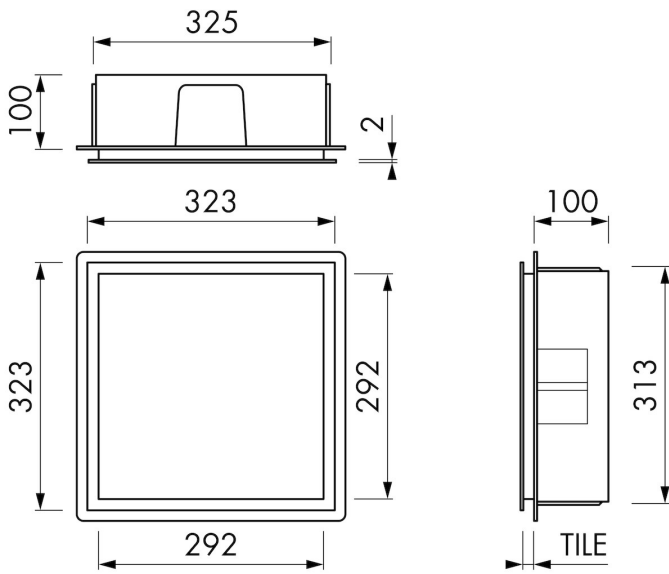

TECHNICAL DRAWINGS

Manufacturer

Easy Sanitary Solutions
Nijverheidsstraat 60 | 7575 BK Oldenzaal | The Netherlands
T. +31 (0)541 200 800 | F. +31 (0)541 200 899
info@esspost.com | www.easydrain.com

Contact

Easy Sanitary Solutions
Nijverheidsstraat 60 | 7575 BK Oldenzaal | The Netherlands
T. +31 (0)541 200 800 | F. +31 (0)541 200 899
sales@esspost.com | www.easydrain.com