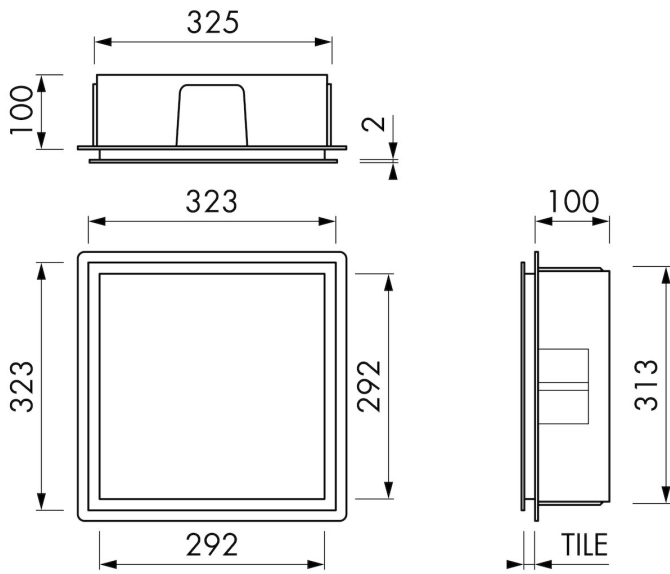

TECHNICAL DRAWINGS

Manufacturer

Easy Sanitary Solutions
Nijverheidsstraat 60 | 7575 BK Oldenzaal | The Netherlands
T. +31 (0)541 200 800 | F. +31 (0)541 200 899
info@esspost.com | www.easydrain.com

Contact

Easy Sanitary Solutions
Nijverheidsstraat 60 | 7575 BK Oldenzaal | The Netherlands
T. +31 (0)541 200 800 | F. +31 (0)541 200 899
sales@esspost.com | www.easydrain.com