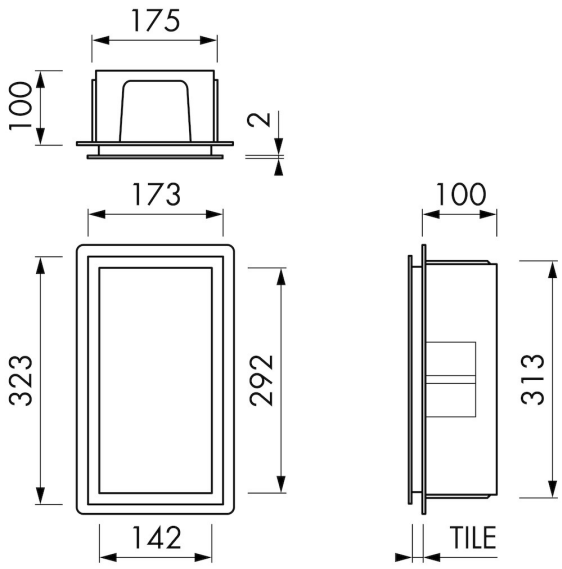

TECHNICAL DRAWINGS

Manufacturer

Easy Sanitary Solutions
Nijverheidsstraat 60 | 7575 BK Oldenzaal | The Netherlands
T. +31 (0)541 200 800 | F. +31 (0)541 200 899
info@esspost.com | www.easydrain.com

Contact

Easy Sanitary Solutions
Nijverheidsstraat 60 | 7575 BK Oldenzaal | The Netherlands
T. +31 (0)541 200 800 | F. +31 (0)541 200 899
sales@esspost.com | www.easydrain.com