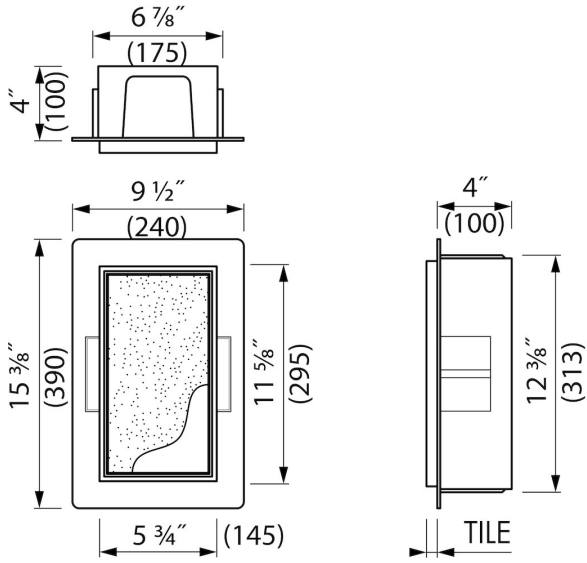

TECHNICAL DRAWINGS

Manufacturer

Easy Sanitary Solutions
Nijverheidsstraat 60 | 7575 BK Oldenzaal | The Netherlands
T. +31 (0)541 200 800 | F. +31 (0)541 200 899
info@esspost.com | www.easydrain.com

Contact

Easy Sanitary Solutions
Nijverheidsstraat 60 | 7575 BK Oldenzaal | The Netherlands
T. +31 (0)541 200 800 | F. +31 (0)541 200 899
sales@esspost.com | www.easydrain.com