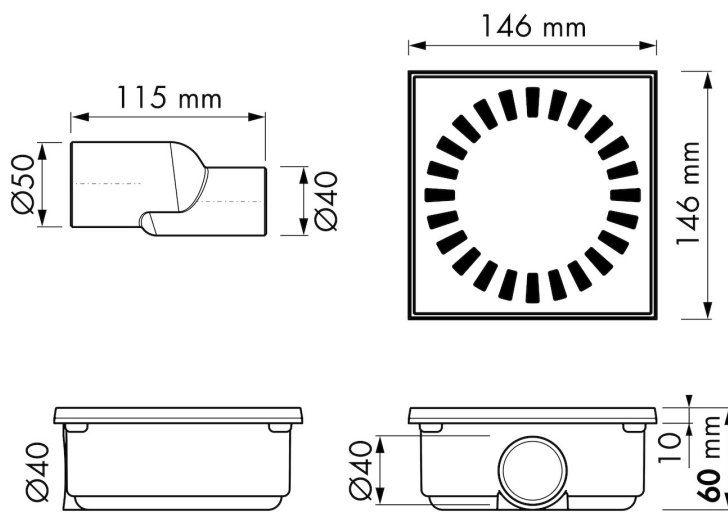

DESIGN

Grate finish	Brushed stainless steel
Grate pattern	Standard
Grate width (mm)	150
Grate tile insert (mm)	N.A.
Adjustable grate	N.A.
Frame type	N.A.
TAF Frame material	N.A.
Design frame finish	N.A.
Frame width (mm)	N.A.
Wheelchair accessible	Yes
Extension set available	No

ARTICLE CODE

150 x 150 mm	AQUACOM-15x15		

TECHNICAL DRAWINGS

Manufacturer

Easy Sanitary Solutions
 Nijverheidsstraat 60 | 7575 BK Oldenzaal | The Netherlands
 T. +31 (0)541 200 800 | F. +31 (0)541 200 899
 info@esspost.com | www.easydrain.com