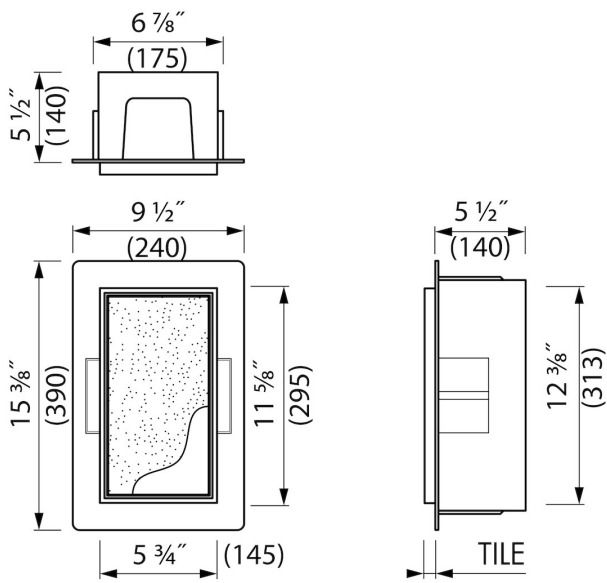

TECHNICAL DRAWINGS

Manufacturer

Easy Sanitary Solutions
Nijverheidsstraat 60 | 7575 BK Oldenzaal | The Netherlands
T. +31 (0)541 200 800 | F. +31 (0)541 200 899
info@esspost.com | www.easydrain.com

Contact

Easy Sanitary Solutions
Nijverheidsstraat 60 | 7575 BK Oldenzaal | The Netherlands
T. +31 (0)541 200 800 | F. +31 (0)541 200 899
sales@esspost.com | www.easydrain.com