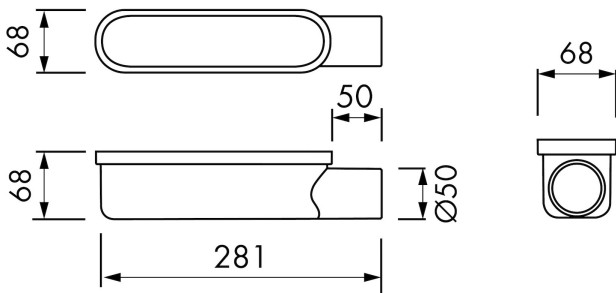

ARTICLE CODE

EDM1CLEANZ-50			

TECHNICAL DRAWINGS

Manufacturer

Easy Sanitary Solutions
Nijverheidsstraat 60 | 7575 BK Oldenzaal | The Netherlands
T. +31 (0)541 200 800 | F. +31 (0)541 200 899
info@esspost.com | www.easydrain.com