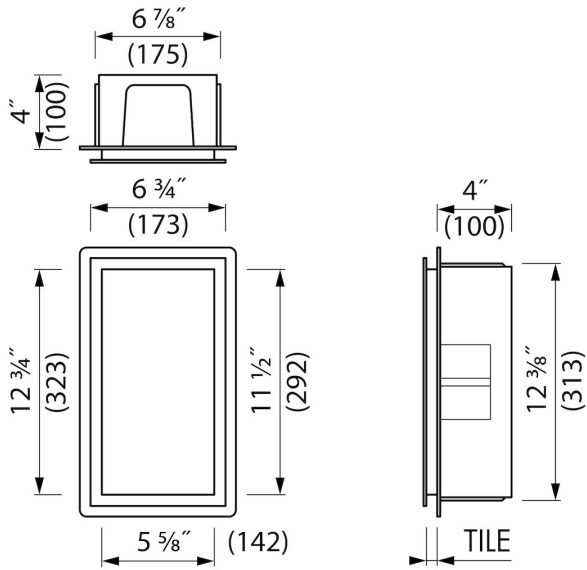

TECHNICAL DRAWINGS

Manufacturer

Easy Sanitary Solutions
Nijverheidsstraat 60 | 7575 BK Oldenzaal | The Netherlands
T. +31 (0)541 200 800 | F. +31 (0)541 200 899
info@esspost.com | www.easydrain.com

Contact

Easy Sanitary Solutions
Nijverheidsstraat 60 | 7575 BK Oldenzaal | The Netherlands
T. +31 (0)541 200 800 | F. +31 (0)541 200 899
sales@esspost.com | www.easydrain.com