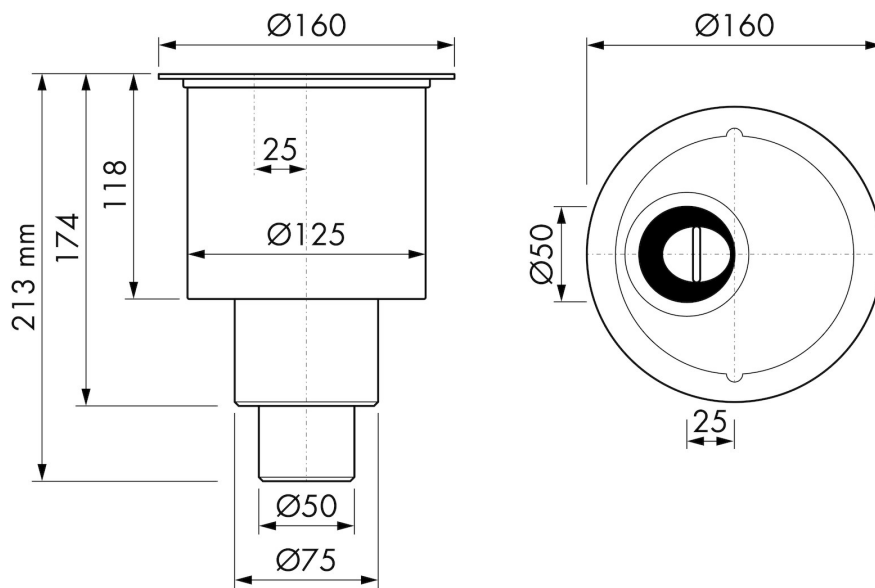

ARTICLE CODE

SPAWS05		

TECHNICAL DRAWINGS

Manufacturer

Easy Sanitary Solutions
 Nijverheidsstraat 60 | 7575 BK Oldenzaal | The Netherlands
 T. +31 (0)541 200 800 | F. +31 (0)541 200 899
 info@esspost.com | www.easydrain.com