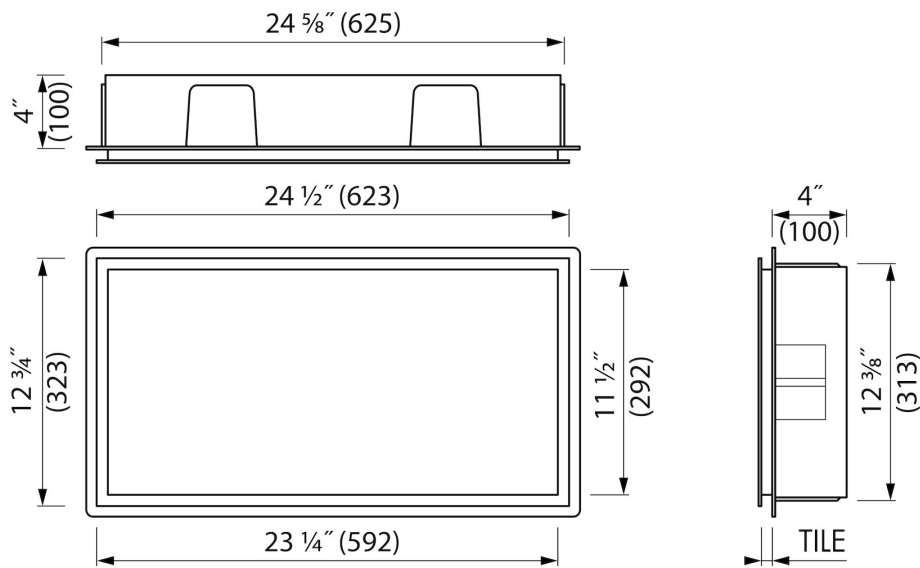

TECHNICAL DRAWINGS

Manufacturer

Easy Sanitary Solutions
Nijverheidsstraat 60 | 7575 BK Oldenzaal | The Netherlands
T. +31 (0)541 200 800 | F. +31 (0)541 200 899
info@esspost.com | www.easydrain.com

Contact

Easy Sanitary Solutions
Nijverheidsstraat 60 | 7575 BK Oldenzaal | The Netherlands
T. +31 (0)541 200 800 | F. +31 (0)541 200 899
sales@esspost.com | www.easydrain.com