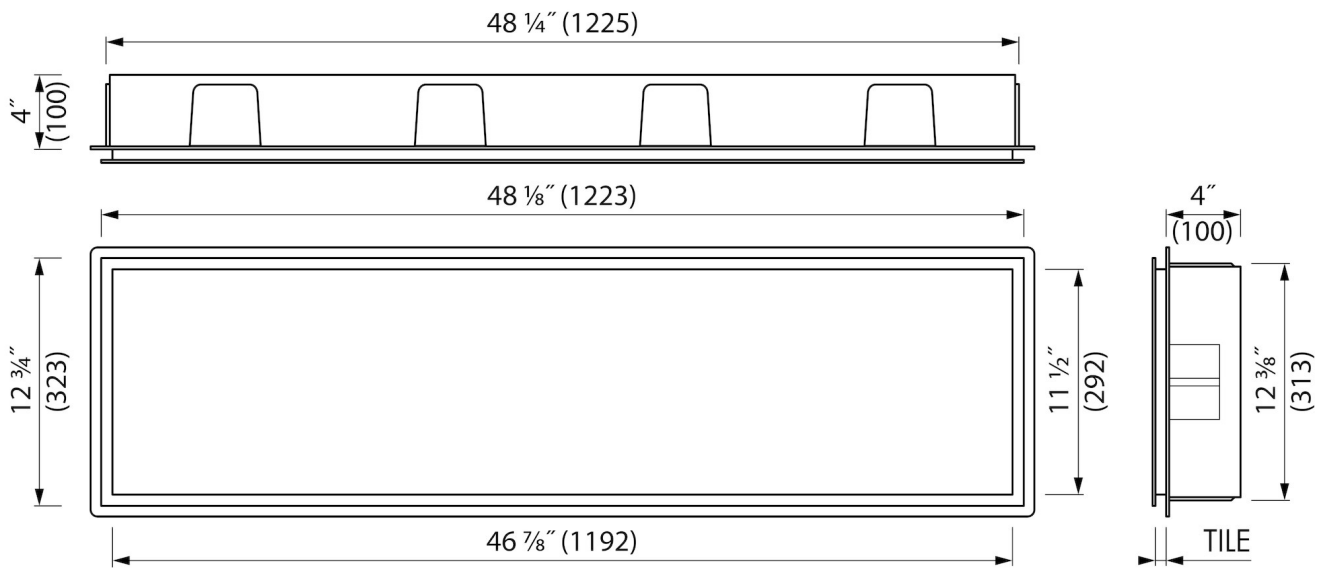

TECHNICAL DRAWINGS

ENERGY

Easy Sanitary Solutions BV
Container with LED

A B C D E F G

A

1 kWh/1000h

2019/2015

Manufacturer

Easy Sanitary Solutions
Nijverheidsstraat 60 | 7575 BK Oldenzaal | The Netherlands
T. +31 (0)541 200 800 | F. +31 (0)541 200 899
info@esspost.com | www.easydrain.com

Contact

Easy Sanitary Solutions
Nijverheidsstraat 60 | 7575 BK Oldenzaal | The Netherlands
T. +31 (0)541 200 800 | F. +31 (0)541 200 899
sales@esspost.com | www.easydrain.com