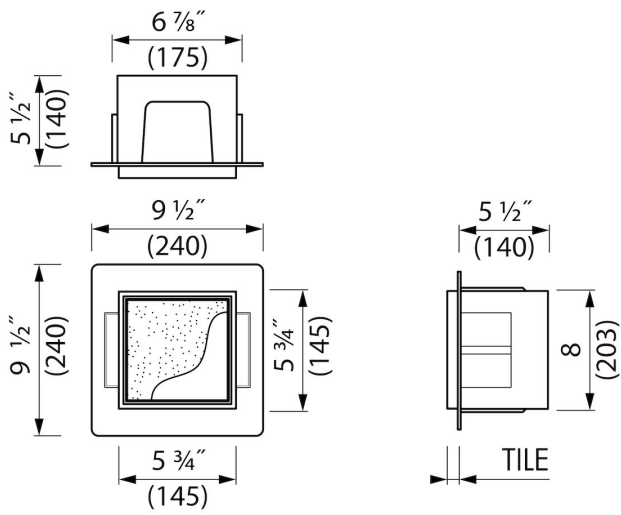

TECHNICAL DRAWINGS

Manufacturer

Easy Sanitary Solutions
Nijverheidsstraat 60 | 7575 BK Oldenzaal | The Netherlands
T. +31 (0)541 200 800 | F. +31 (0)541 200 899
info@esspost.com | www.easydrain.com

Contact

Easy Sanitary Solutions
Nijverheidsstraat 60 | 7575 BK Oldenzaal | The Netherlands
T. +31 (0)541 200 800 | F. +31 (0)541 200 899
sales@esspost.com | www.easydrain.com