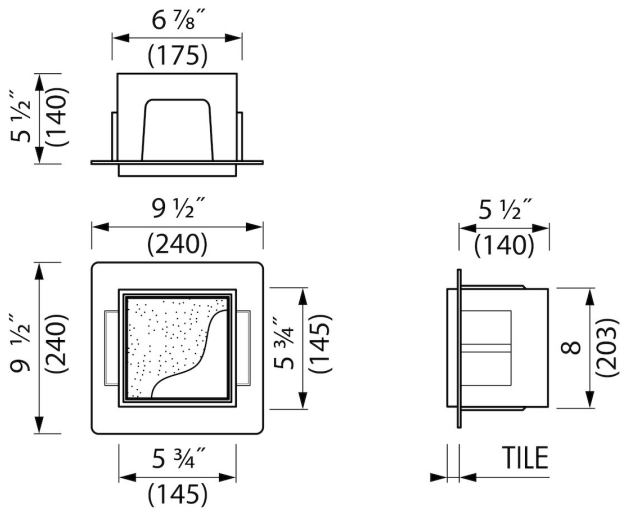

TECHNICAL DRAWINGS

Manufacturer

Easy Sanitary Solutions
Nijverheidsstraat 60 | 7575 BK Oldenzaal | The Netherlands
T. +31 (0)541 200 800 | F. +31 (0)541 200 899
info@esspost.com | www.easydrain.com

Contact

Easy Sanitary Solutions
Nijverheidsstraat 60 | 7575 BK Oldenzaal | The Netherlands
T. +31 (0)541 200 800 | F. +31 (0)541 200 899
sales@esspost.com | www.easydrain.com