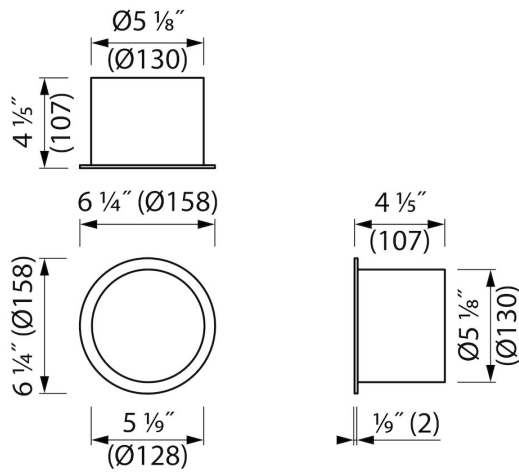

TECHNICAL DRAWINGS

Manufacturer

Easy Sanitary Solutions
Nijverheidsstraat 60 | 7575 BK Oldenzaal | The Netherlands
T. +31 (0)541 200 800 | F. +31 (0)541 200 899
info@esspost.com | www.easydrain.com

Contact

Easy Sanitary Solutions
Nijverheidsstraat 60 | 7575 BK Oldenzaal | The Netherlands
T. +31 (0)541 200 800 | F. +31 (0)541 200 899
sales@esspost.com | www.easydrain.com