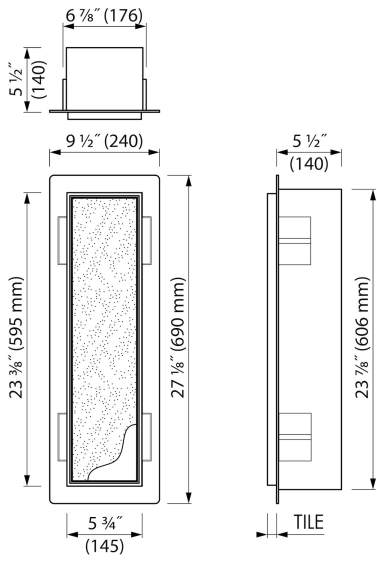

TECHNICAL DRAWINGS

Manufacturer

Easy Sanitary Solutions
Nijverheidsstraat 60 | 7575 BK Oldenzaal | The Netherlands
T. +31 (0)541 200 800 | F. +31 (0)541 200 899
info@esspost.com | www.easydrain.com

Contact

Easy Sanitary Solutions
Nijverheidsstraat 60 | 7575 BK Oldenzaal | The Netherlands
T. +31 (0)541 200 800 | F. +31 (0)541 200 899
sales@esspost.com | www.easydrain.com