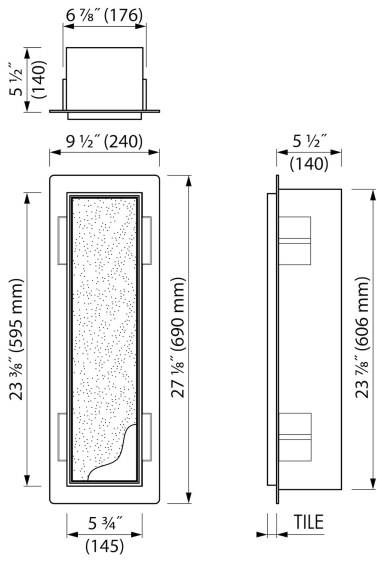

TECHNICAL DRAWINGS

Manufacturer

Easy Sanitary Solutions
Nijverheidsstraat 60 | 7575 BK Oldenzaal | The Netherlands
T. +31 (0)541 200 800 | F. +31 (0)541 200 899
info@esspost.com | www.easydrain.com

Contact

Easy Sanitary Solutions
Nijverheidsstraat 60 | 7575 BK Oldenzaal | The Netherlands
T. +31 (0)541 200 800 | F. +31 (0)541 200 899
sales@esspost.com | www.easydrain.com