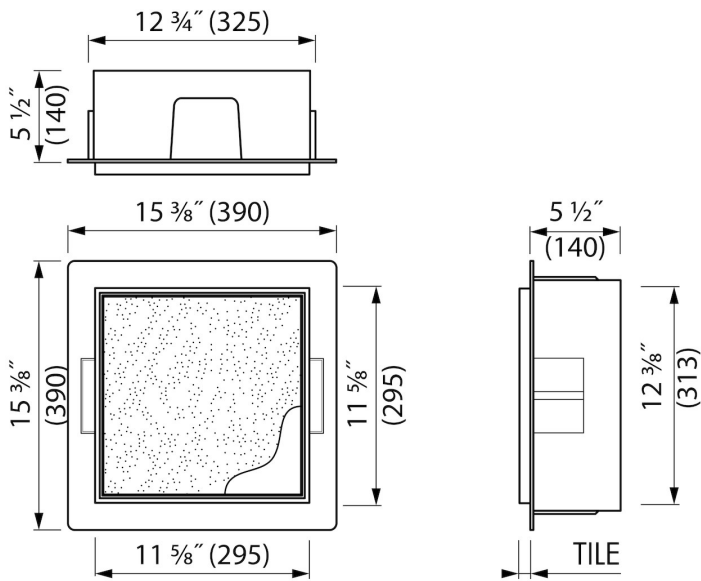

TECHNICAL DRAWINGS

Manufacturer

Easy Sanitary Solutions
Nijverheidsstraat 60 | 7575 BK Oldenzaal | The Netherlands
T. +31 (0)541 200 800 | F. +31 (0)541 200 899
info@esspost.com | www.easydrain.com

Contact

Easy Sanitary Solutions
Nijverheidsstraat 60 | 7575 BK Oldenzaal | The Netherlands
T. +31 (0)541 200 800 | F. +31 (0)541 200 899
sales@esspost.com | www.easydrain.com