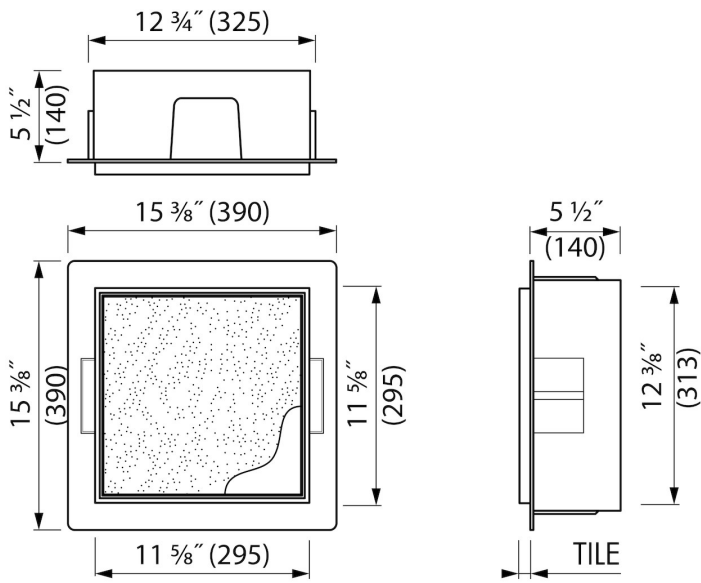

TECHNICAL DRAWINGS

Manufacturer

Easy Sanitary Solutions
Nijverheidsstraat 60 | 7575 BK Oldenzaal | The Netherlands
T. +31 (0)541 200 800 | F. +31 (0)541 200 899
info@esspost.com | www.easydrain.com

Contact

Easy Sanitary Solutions
Nijverheidsstraat 60 | 7575 BK Oldenzaal | The Netherlands
T. +31 (0)541 200 800 | F. +31 (0)541 200 899
sales@esspost.com | www.easydrain.com