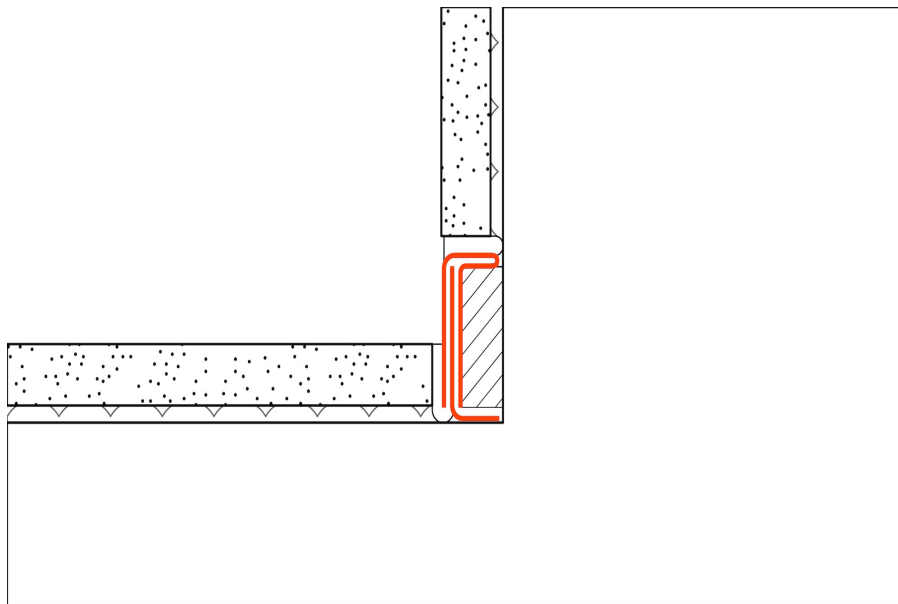

GENERAL

Serie	Accessories
Name	Accessory | Easy Turn | Wall profile 1350 mm

ARTICLE CODE

Article code	ET-WALL

TECHNICAL DRAWINGS

Manufacturer

Easy Sanitary Solutions
Nijverheidsstraat 60 | 7575 BK Oldenzaal | The Netherlands
T. +31 (0)541 200 800 | F. +31 (0)541 200 899
info@esspost.com | www.easydrain.com

Contact

Easy Sanitary Solutions
Nijverheidsstraat 60 | 7575 BK Oldenzaal | The Netherlands
T. +31 (0)541 200 800 | F. +31 (0)541 200 899
sales@esspost.com | www.easydrain.com