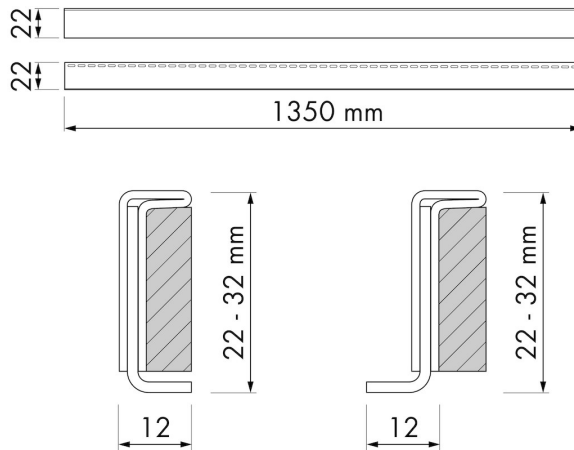

GENERAL

Serie	Accessories
Name	Accessory | Easy Turn | Wall profile 1350 mm

ARTICLE CODE

Article code	ET-WALL

TECHNICAL DRAWINGS

Manufacturer

Easy Sanitary Solutions
Nijverheidsstraat 60 | 7575 BK Oldenzaal | The Netherlands
T. +31 (0)541 200 800 | F. +31 (0)541 200 899
info@esspost.com | www.easydrain.com

Contact

Easy Sanitary Solutions
Nijverheidsstraat 60 | 7575 BK Oldenzaal | The Netherlands
T. +31 (0)541 200 800 | F. +31 (0)541 200 899
sales@esspost.com | www.easydrain.com