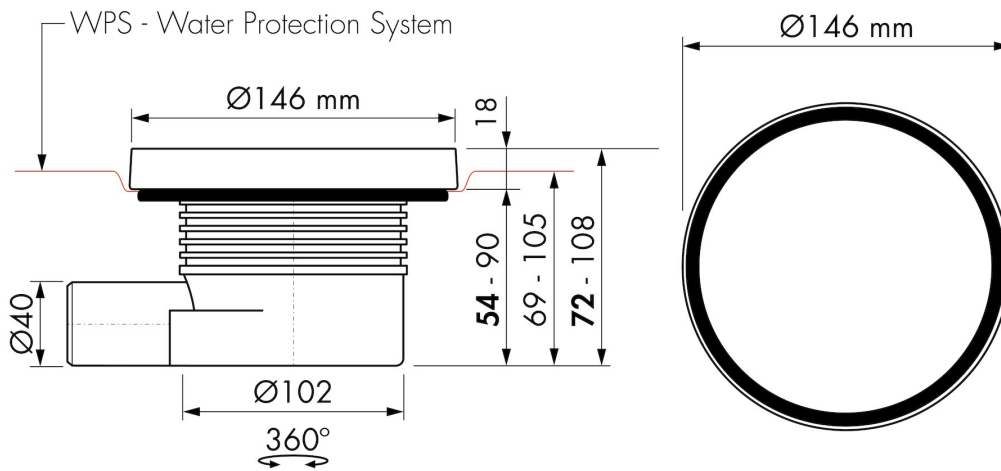

ARTICLE CODE

150 mm	AquaW-RDx15-MSI6		

TECHNICAL DRAWINGS

Manufacturer

Easy Sanitary Solutions
 Nijverheidsstraat 60 | 7575 BK Oldenzaal | The Netherlands
 T. +31 (0)541 200 800 | F. +31 (0)541 200 899
 info@esspost.com | www.easydrain.com