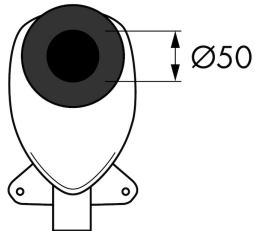

GENERAL

Serie	Siphon; Spare parts
Name	Siphon | Flat siphon ws 28 mm for Modulo/Waterstop/S-line

ARTICLE CODE

Article code	SPAMOD14

TECHNICAL DRAWINGS

Manufacturer

Easy Sanitary Solutions
Nijverheidsstraat 60 | 7575 BK Oldenzaal | The Netherlands
T. +31 (0)541 200 800 | F. +31 (0)541 200 899
info@esspost.com | www.easydrain.com

Contact

Easy Sanitary Solutions
Nijverheidsstraat 60 | 7575 BK Oldenzaal | The Netherlands
T. +31 (0)541 200 800 | F. +31 (0)541 200 899
sales@esspost.com | www.easydrain.com