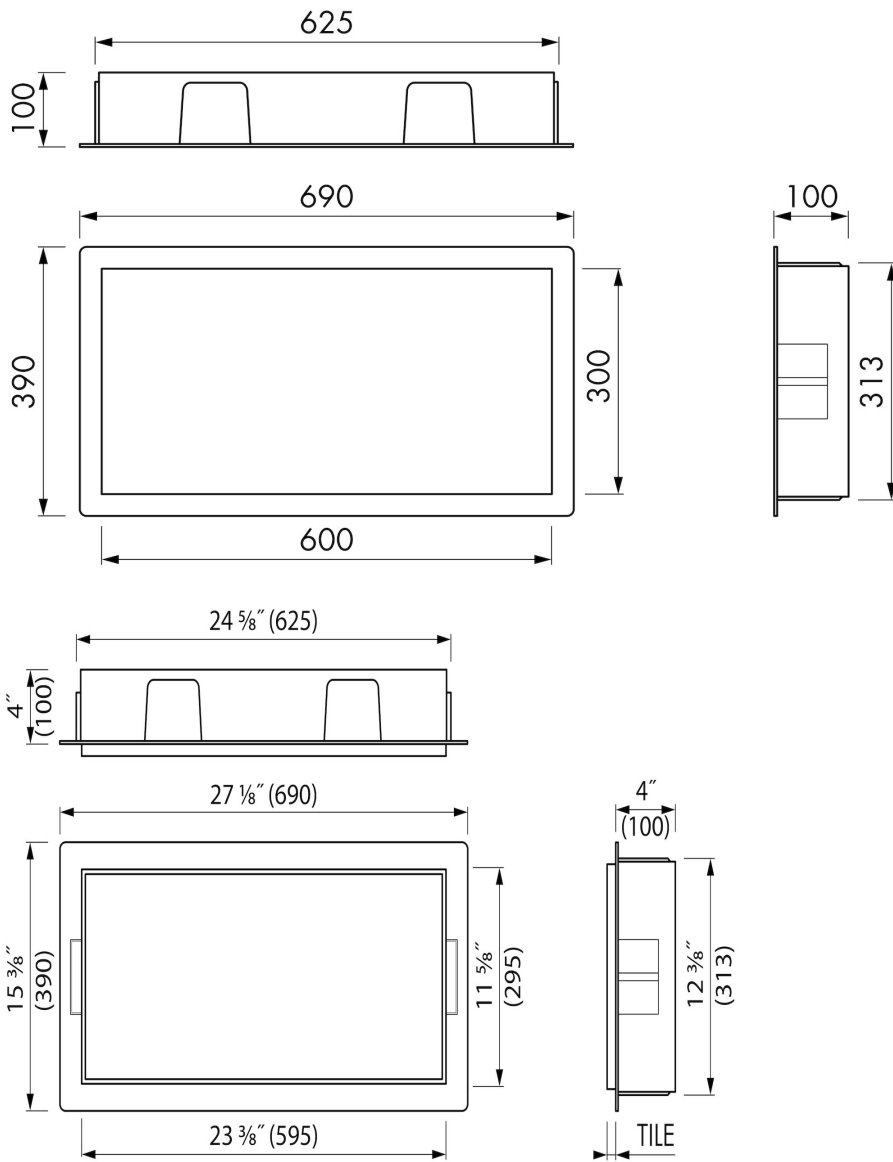

TECHNICAL DRAWINGS

Manufacturer

Easy Sanitary Solutions
Nijverheidsstraat 60 | 7575 BK Oldenzaal | The Netherlands
T. +31 (0)541 200 800 | F. +31 (0)541 200 899
info@esspost.com | www.easydrain.com

Contact

Easy Sanitary Solutions
Nijverheidsstraat 60 | 7575 BK Oldenzaal | The Netherlands
T. +31 (0)541 200 800 | F. +31 (0)541 200 899
sales@esspost.com | www.easydrain.com