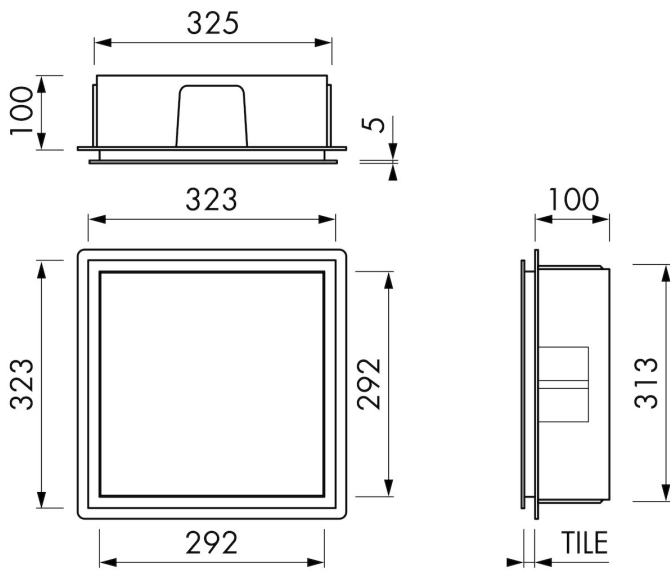

TECHNICAL DRAWINGS

Manufacturer

Easy Sanitary Solutions
Nijverheidsstraat 60 | 7575 BK Oldenzaal | The Netherlands
T. +31 (0)541 200 800 | F. +31 (0)541 200 899
info@esspost.com | www.easydrain.com

Contact

Easy Sanitary Solutions
Nijverheidsstraat 60 | 7575 BK Oldenzaal | The Netherlands
T. +31 (0)541 200 800 | F. +31 (0)541 200 899
sales@esspost.com | www.easydrain.com